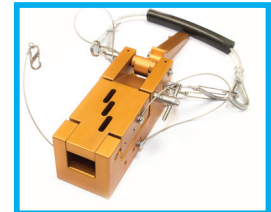

hydrus tools

Mid-Line Stripping Tool • Speed-Safe Clamp
 Hydraulic Straightening Tool • Hydraulic Cutter Tool

Line Sheet

ITEM ID	DESCRIPTION
PHC-HYD-STRIP-325-1-8	1/8" T - 0.325 Stripping Tool
PHC-HYD-STRIP-410-1-4	1/4" T - 0.410 Stripping Tool
PHC-HYD-STRIP-433-1-4	1/4" T - 0433 Stripping Tool
PHC-HYD-STRIP-1225-560	PHC-HYD-STRIP-1225-560 (Umbilical Line)
PHC-HYD-STRIP-480-5-16	5/16" WR - Stripping Tool
PHC-HYD-STRIP-535-3-8	3/8" T - 0.535 Stripping Tools
PHC-HYD-STRIP-660-1-2	1/2" T - 0.660 Stripping Tool
PHC-HYD-STRIP-780-5-8	5/8" T - 0.780 Stripping Tool
PHC-HYD-STRIP-970-540	Dual 3/8" T - Stripping Tool
PHC-HYD-STRIP-990-535	3/8" T + 1/4" T - Stripping Tools
PHC-HYD-STRIP-710-410	Dual 1/4" T - Stripping Tool
PHC-HYD-STRIP-1035-480	(2) 1/4" T + 5/16" WR Stripping Tool
PHC-HYD-STRIP-990-410	(3) 1/4" T - Stripping Tool
PHC-HYD-IMPACT-1225-560	IMPACT STRIPPER
PHC-HYD-STRIP-CUT-WHEEL	Upper & Lower Cutting Wheel Set (2) for Hydrus Strippers
PHC-HYD-HET-SPEED CLAMP-1	Complete Speed Clamp Assembly
PHC-HYD-STRAIGHT	Straightening Tool
PHC-HYD-B-TSI-.250	1/4" Insert for Straightening Tool (Bare Line)
PHC-HYD-B-TSI-.375	3/8" Insert for Straightening Tool (Bare Line)
PHC-HYD-B-TSI-.500	1/2" Insert for Straightening Tool (Bare Line)
PHC-HYD-B-TSI-.625	5/8" Insert for Straightening Tool (Bare Line)
PHC-HYD-E-TSI-.250	1/4" Insert for Straightening Tool (Encapsulated line)
PHC-HYD-E-TSI-.375	3/8" Insert for Straightening Tool (Encapsulated line)
PHC-HYD-E-TSI-.500	1/2" Insert for Straightening Tool (Encapsulated line)
PHC-HYD-E-TSI-.625	5/8" Insert for Straightening Tool (Encapsulated line)
PHC-HYD-CH-2000	2" Hydraulic Cutter Head
PHC-HYD-BL-2000	Blade-2000
PHC-HYD-CH-750	3/4" Hydraulic Cutter Head
PHC-HYD-BL-750	Blade-750
PHC-HYD-DA-CH-1250	Double-Acting Cutter
PHC-HYD-DA-BL-1250	Blade 1250