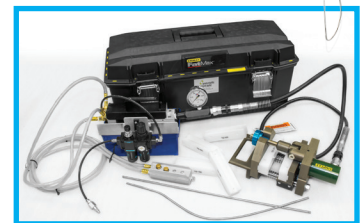

hydrus tools

Mid-Line Stripping Tool • Speed-Safe Clamp
 Hydraulic Straightening Tool • Hydraulic Cutter Tool

Line Sheet

ITEM ID	DESCRIPTION
PHC-HYD-STRIP-325-1-8	1/8" T - 0.325 Stripping Tool
PHC-HYD-STRIP-410-1-4	1/4" T - 0.410 Stripping Tool
PHC-HYD-STRIP-433-1-4	1/4" T - 0433 Stripping Tool
PHC-HYD-STRIP-1225-560	PHC-HYD-STRIP-1225-560 (Umbilical Line)
PHC-HYD-STRIP-480-5-16	5/16" WR - Stripping Tool
PHC-HYD-STRIP-535-3-8	3/8" T - 0.535 Stripping Tools
PHC-HYD-STRIP-660-1-2	1/2" T - 0.660 Stripping Tool
PHC-HYD-STRIP-780-5-8	5/8" T - 0.780 Stripping Tool
PHC-HYD-STRIP-970-540	Dual 3/8" T - Stripping Tool
PHC-HYD-STRIP-990-535	3/8" T + 1/4" T - Stripping Tools
PHC-HYD-STRIP-710-410	Dual 1/4" T - Stripping Tool
PHC-HYD-STRIP-1035-480	(2) 1/4" T + 5/16" WR Stripping Tool
PHC-HYD-STRIP-990-410	(3) 1/4" T - Stripping Tool
PHC-HYD-IMPACT-1225-560	IMPACT STRIPPER
PHC-HYD-STRIP-CUT-WHEEL	Upper & Lower Cutting Wheel Set (2) for Hydrus Strippers
PHC-HYD-HET-SPEED CLAMP-1	Complete Speed Clamp Assembly
PHC-HYD-STRAIGHT	Straightening Tool
PHC-HYD-B-TSI-.250	1/4" Insert for Straightening Tool (Bare Line)
PHC-HYD-B-TSI-.375	3/8" Insert for Straightening Tool (Bare Line)
PHC-HYD-B-TSI-.500	1/2" Insert for Straightening Tool (Bare Line)
PHC-HYD-B-TSI-.625	5/8" Insert for Straightening Tool (Bare Line)
PHC-HYD-E-TSI-.250	1/4" Insert for Straightening Tool (Encapsulated line)
PHC-HYD-E-TSI-.375	3/8" Insert for Straightening Tool (Encapsulated line)
PHC-HYD-E-TSI-.500	1/2" Insert for Straightening Tool (Encapsulated line)
PHC-HYD-E-TSI-.625	5/8" Insert for Straightening Tool (Encapsulated line)
PHC-HYD-CH-2000	2" Hydraulic Cutter Head
PHC-HYD-BL-2000	Blade-2000
PHC-HYD-CH-750	3/4" Hydraulic Cutter Head
PHC-HYD-BL-750	Blade-750
PHC-HYD-DA-CH-1250	Double-Acting Cutter
PHC-HYD-DA-BL-1250	Blade 1250