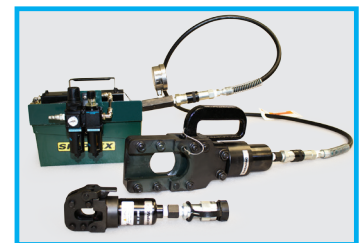

hydrus tools

Mid-Line Stripping Tool • Speed-Safe Clamp
 Hydraulic Straightening Tool • Hydraulic Cutter Tool

Line Sheet

ITEM ID	DESCRIPTION
PHC-HYD-STRIP-325-1-8	1/8" T - 0.325 Stripping Tool
PHC-HYD-STRIP-410-1-4	1/4" T - 0.410 Stripping Tool
PHC-HYD-STRIP-433-1-4	1/4" T - 0433 Stripping Tool
PHC-HYD-STRIP-1225-560	PHC-HYD-STRIP-1225-560 (Umbilical Line)
PHC-HYD-STRIP-480-5-16	5/16" WR - Stripping Tool
PHC-HYD-STRIP-535-3-8	3/8" T - 0.535 Stripping Tools
PHC-HYD-STRIP-660-1-2	1/2" T - 0.660 Stripping Tool
PHC-HYD-STRIP-780-5-8	5/8" T - 0.780 Stripping Tool
PHC-HYD-STRIP-970-540	Dual 3/8" T - Stripping Tool
PHC-HYD-STRIP-990-535	3/8" T + 1/4" T - Stripping Tools
PHC-HYD-STRIP-710-410	Dual 1/4" T - Stripping Tool
PHC-HYD-STRIP-1035-480	(2) 1/4" T + 5/16" WR Stripping Tool
PHC-HYD-STRIP-990-410	(3) 1/4" T - Stripping Tool
PHC-HYD-IMPACT-1225-560	IMPACT STRIPPER
PHC-HYD-STRIP-CUT-WHEEL	Upper & Lower Cutting Wheel Set (2) for Hydrus Strippers
PHC-HYD-HET-SPEED CLAMP-1	Complete Speed Clamp Assembly
PHC-HYD-STRAIGHT	Straightening Tool
PHC-HYD-B-TSI-.250	1/4" Insert for Straightening Tool (Bare Line)
PHC-HYD-B-TSI-.375	3/8" Insert for Straightening Tool (Bare Line)
PHC-HYD-B-TSI-.500	1/2" Insert for Straightening Tool (Bare Line)
PHC-HYD-B-TSI-.625	5/8" Insert for Straightening Tool (Bare Line)
PHC-HYD-E-TSI-.250	1/4" Insert for Straightening Tool (Encapsulated line)
PHC-HYD-E-TSI-.375	3/8" Insert for Straightening Tool (Encapsulated line)
PHC-HYD-E-TSI-.500	1/2" Insert for Straightening Tool (Encapsulated line)
PHC-HYD-E-TSI-.625	5/8" Insert for Straightening Tool (Encapsulated line)
PHC-HYD-CH-2000	2" Hydraulic Cutter Head
PHC-HYD-BL-2000	Blade-2000
PHC-HYD-CH-750	3/4" Hydraulic Cutter Head
PHC-HYD-BL-750	Blade-750
PHC-HYD-DA-CH-1250	Double-Acting Cutter
PHC-HYD-DA-BL-1250	Blade 1250