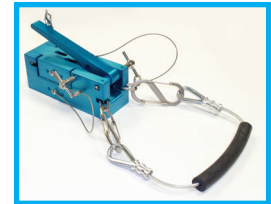

hydrus tools

Mid-Line Stripping Tool • Speed-Safe Clamp
 Hydraulic Straightening Tool • Hydraulic Cutter Tool

Line Sheet

ITEM ID	DESCRIPTION
PHC-HYD-STRIP-325-1-8	1/8" T - 0.325 Stripping Tool
PHC-HYD-STRIP-410-1-4	1/4" T - 0.410 Stripping Tool
PHC-HYD-STRIP-433-1-4	1/4" T - 0433 Stripping Tool
PHC-HYD-STRIP-1225-560	PHC-HYD-STRIP-1225-560 (Umbilical Line)
PHC-HYD-STRIP-480-5-16	5/16" WR - Stripping Tool
PHC-HYD-STRIP-535-3-8	3/8" T - 0.535 Stripping Tools
PHC-HYD-STRIP-660-1-2	1/2" T - 0.660 Stripping Tool
PHC-HYD-STRIP-780-5-8	5/8" T - 0.780 Stripping Tool
PHC-HYD-STRIP-970-540	Dual 3/8" T - Stripping Tool
PHC-HYD-STRIP-990-535	3/8" T + 1/4" T - Stripping Tools
PHC-HYD-STRIP-710-410	Dual 1/4" T - Stripping Tool
PHC-HYD-STRIP-1035-480	(2) 1/4" T + 5/16" WR Stripping Tool
PHC-HYD-STRIP-990-410	(3) 1/4" T - Stripping Tool
PHC-HYD-IMPACT-1225-560	IMPACT STRIPPER
PHC-HYD-STRIP-CUT-WHEEL	Upper & Lower Cutting Wheel Set (2) for Hydrus Strippers
PHC-HYD-HET-SPEED CLAMP-1	Complete Speed Clamp Assembly
PHC-HYD-STRAIGHT	Straightening Tool
PHC-HYD-B-TSI-.250	1/4" Insert for Straightening Tool (Bare Line)
PHC-HYD-B-TSI-.375	3/8" Insert for Straightening Tool (Bare Line)
PHC-HYD-B-TSI-.500	1/2" Insert for Straightening Tool (Bare Line)
PHC-HYD-B-TSI-.625	5/8" Insert for Straightening Tool (Bare Line)
PHC-HYD-E-TSI-.250	1/4" Insert for Straightening Tool (Encapsulated line)
PHC-HYD-E-TSI-.375	3/8" Insert for Straightening Tool (Encapsulated line)
PHC-HYD-E-TSI-.500	1/2" Insert for Straightening Tool (Encapsulated line)
PHC-HYD-E-TSI-.625	5/8" Insert for Straightening Tool (Encapsulated line)
PHC-HYD-CH-2000	2" Hydraulic Cutter Head
PHC-HYD-BL-2000	Blade-2000
PHC-HYD-CH-750	3/4" Hydraulic Cutter Head
PHC-HYD-BL-750	Blade-750
PHC-HYD-DA-CH-1250	Double-Acting Cutter
PHC-HYD-DA-BL-1250	Blade 1250